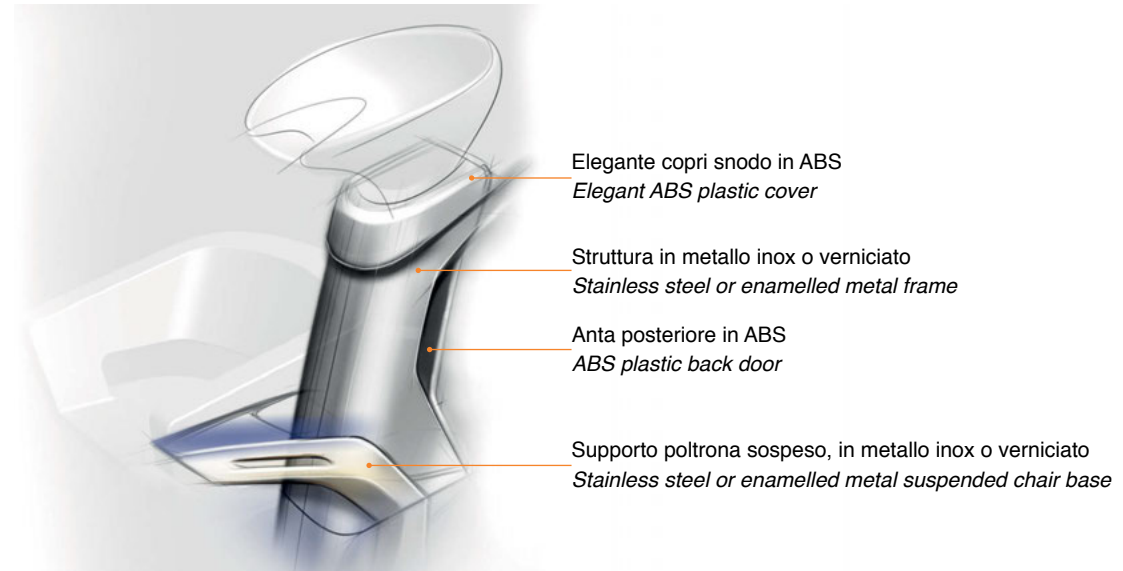

BMP ORBIT

Comfort e versatilità contraddistinguono il nuovo lavaggio professionale di BMP disegnato e realizzato interamente in Italia.

Comfort and versatility are the key factors to the brand new BMP professional wash unit entirely conceived and designed in Italy.